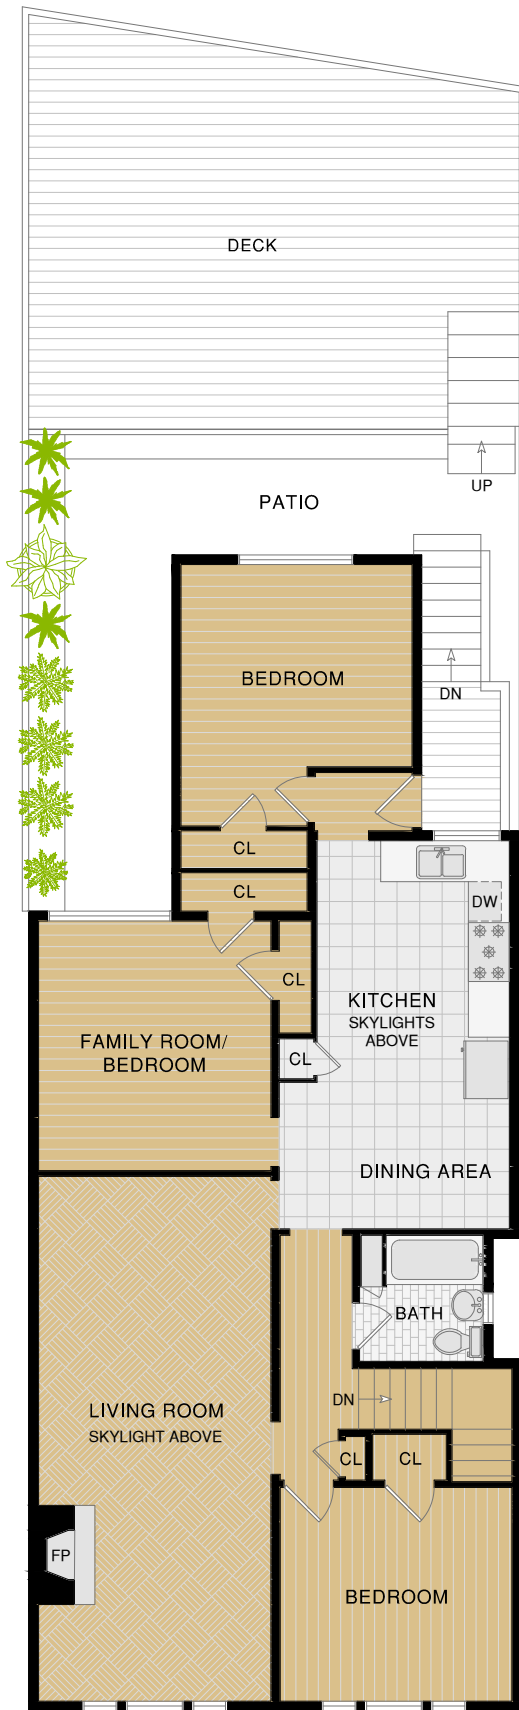

# 644 44TH AVENUE

SAN FRANCISCO, CA

LOWER LEVEL

MAIN LEVEL